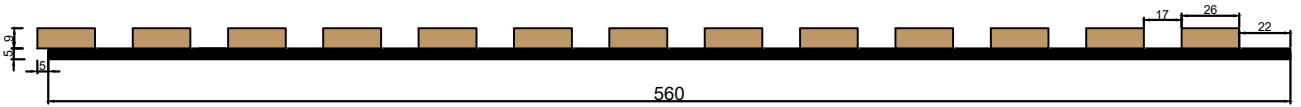

# MODEMA

*wrapped wooden profile*

[www.modema.com.tr](http://www.modema.com.tr)

SLAT MATERIALS: MDF

SURFACE MATERIALS: FINISH FOIL / PVC

BOARD SIZE: 2780 mm x 560 mm  
2400 mm x 560 mm

PET DENSITY: 800 sqm

PET THICKNESS: 5 mm

SLAT THICKNESS: 9 mm

SLAT WIDTH: 26 mm

SPACING: 17 mm

OVERALL WEIGHT OF PANEL 8 kg (+/-10%)

2 PCS IN A BOX