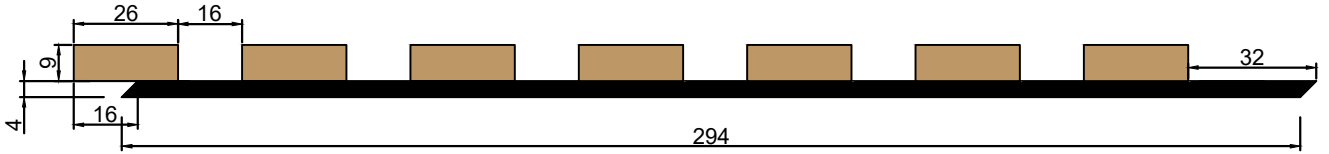

MODEMA

wrapped wooden profile

www.modema.com.tr

PNL-9

Material: Mdf

Type of Finish: Finish folyo ,PVC folyo

Panel Size: 294 mm x 2780 mm

Panel Total Thickness: 13 mm

Profil Thickness: 9 mm

Profil Width: 26 mm

1 panel: 0,82 m²

1 Panel Weight: 6 kg (+/-10%)

1 box: 4 panels