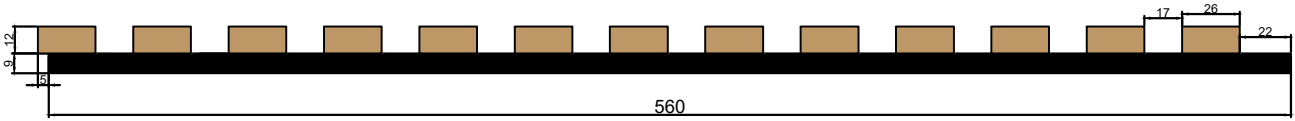

MODEMA

wrapped wooden profile

www.modema.com.tr

SLAT MATERIALS: MDF

SURFACE MATERIALS: FINISH FOIL / PVC

BOARD SIZE: 2780 mm x 560 mm
2400 mm x 560 mm

PET DENSITY: 1300 sqm

PET THICKNESS: 9 mm

SLAT THICKNESS: 12 mm

SLAT WIDTH: 26 mm

SPACING: 17 mm

OVERALL WEIGHT OF PANEL 11 kg -13 kg (+/-10%)

1 PCS IN A BOX